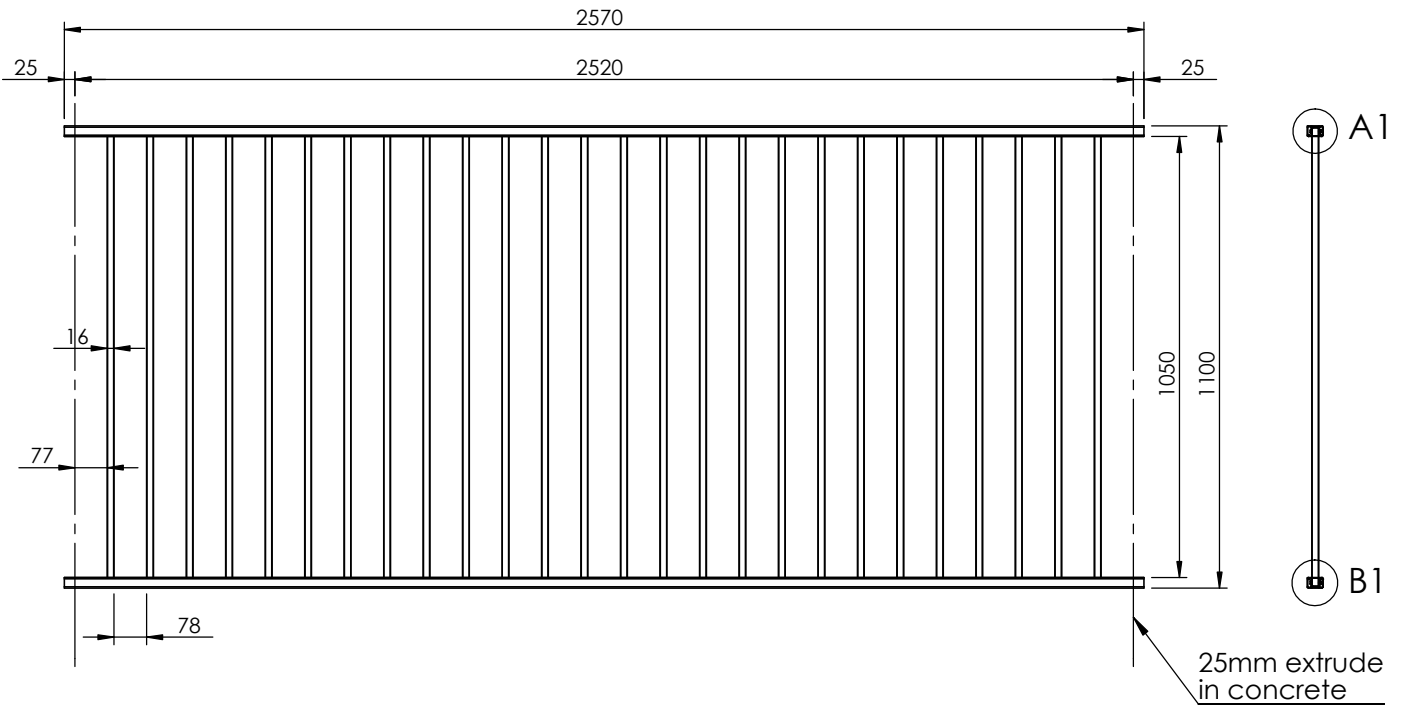

DIY Classic Pool and Residential Fence *16 mm Square Picket Fence*

- Fencing Size: 1100(H) x 2570mm(L)
- Packing size: 108(W) x 65(H) x 2600mm(L)
- Fasteners included inside packing box.
- Colours provided:

○ Powder coating – white

○ Powder coating – black

○ Powder coating – primrose

○ Powder coating – wood grain

○ Powder coating – wood grain

TYPE 1
16mm Square Picket Fence

TYPE 1
16mm Square Picket Fence

DETAIL A1

DETAIL B1

PARTS ASSEMBLY

TYPE 1
16mm Square Picket Fence

PACKAGING

TYPE 1
16mm Square Picket Fence

ITEM NO.	PART	PART NO/NAME	QTY.
1		AU1594	2
2		AU1593-1	2
3		AU1442	26
4		Square Picket Plug	52
5		Socket Head Screw M5 x 25	52