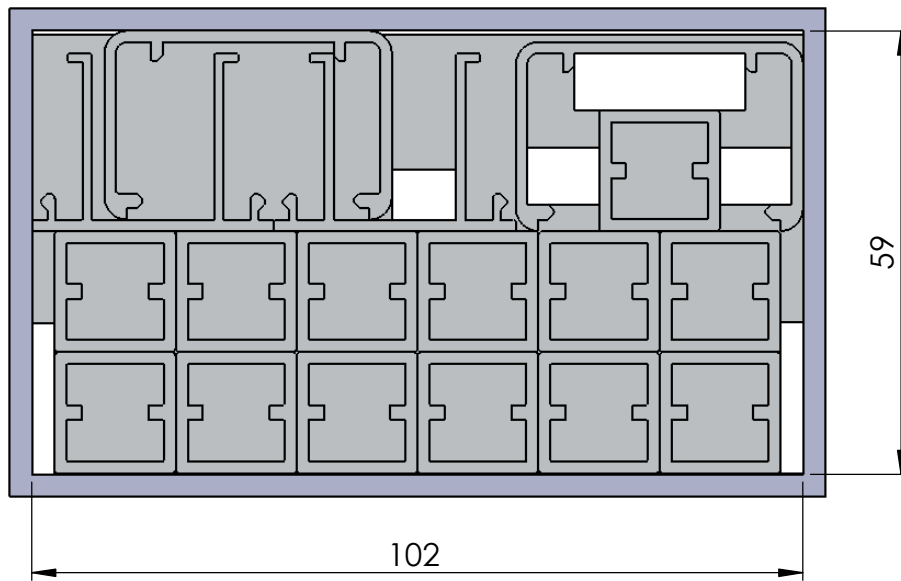

DIY Classic Pool and Residential Fence *16 mm Square Picket Fence*

- Fencing Size: 1100(H) x 2570mm(L)
- Packing size: 108(W) x 65(H) x 2600mm(L)
- Fasteners included inside packing box.
- Colours provided:

DETAIL B1

PARTS ASSEMBLY

TYPE 1
16mm Square Picket Fence

PACKAGING

TYPE 1
16mm Square Picket Fence

ITEM NO.	PART	PART NO/NAME	QTY.
1		AU1594	2
2		AU1593-1	2
3		AU1442	26
4		Square Picket Plug	52
5		Socket Head Screw M5 x 25	52