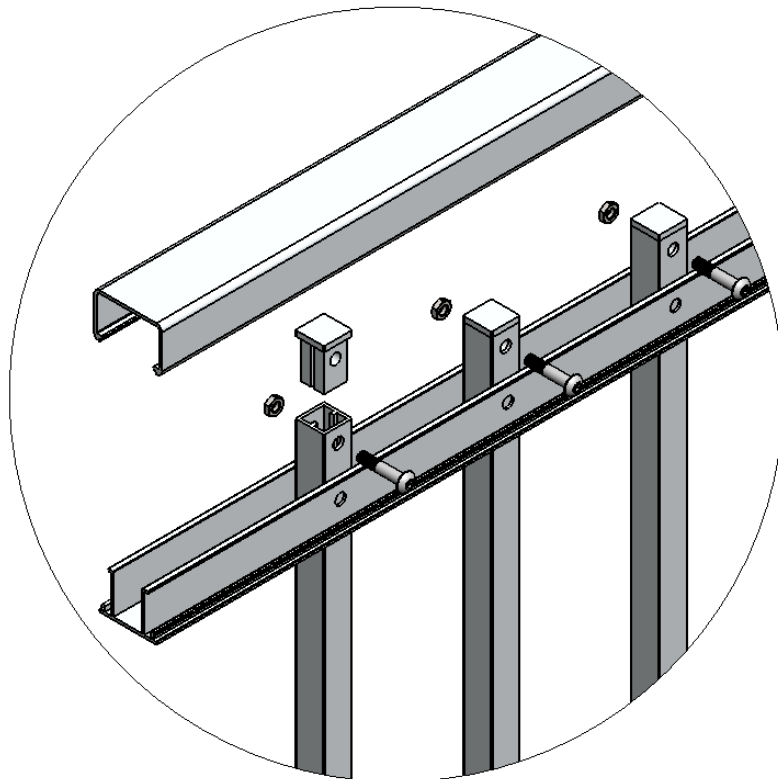

DIY Classic Pool and Residential Fence *16 mm Square Picket Fence*

- Fencing Size: 1100(H) x 2570mm(L)
- Packing size: 108(W) x 65(H) x 2600mm(L)
- Fasteners included inside packing box.
- Colours provided:

○ Powder coating – white

○ Powder coating – black

○ Powder coating – primrose

○ Powder coating – wood grain

○ Powder coating – wood grain

TYPE 1
16mm Square Picket Fence

TYPE 1
16mm Square Picket Fence

DETAIL A1

DETAIL B1

PARTS ASSEMBLY

TYPE 1
16mm Square Picket Fence

PACKAGING

TYPE 1
16mm Square Picket Fence

ITEM NO.	PART	PART NO/NAME	QTY.
1		AU1594	2
2		AU1593-1	2
3		AU1442	26
4		Square Picket Plug	52
5		Socket Head Screw M5 x 25	52