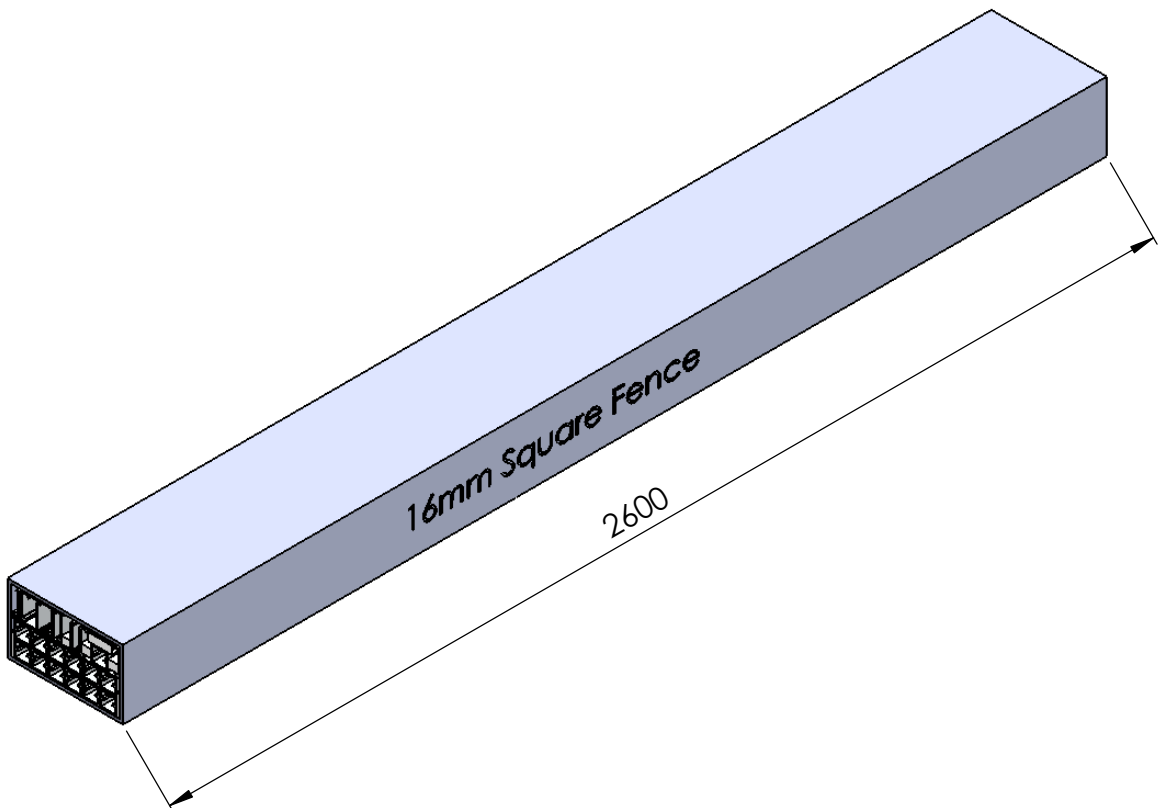

DIY Classic Pool and Residential Fence *16 mm Square Picket Fence*

- Fencing Size: 1100(H) x 2570mm(L)
- Packing size: 108(W) x 65(H) x 2600mm(L)
- Fasteners included inside packing box.
- Colours provided:

DETAIL B1

PARTS ASSEMBLY

TYPE 1
16mm Square Picket Fence

PACKAGING

TYPE 1
16mm Square Picket Fence

ITEM NO.	PART	PART NO/NAME	QTY.
1		AU1594	2
2		AU1593-1	2
3		AU1442	26
4		Square Picket Plug	52
5		Socket Head Screw M5 x 25	52