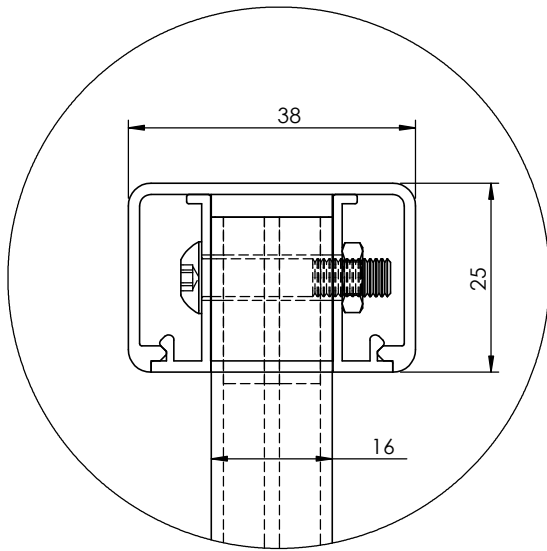

DIY Classic Pool and Residential Fence *16 mm Square Picket Fence*

- Fencing Size: 1100(H) x 2570mm(L)
- Packing size: 108(W) x 65(H) x 2600mm(L)
- Fasteners included inside packing box.
- Colours provided:

○ Powder coating – white

○ Powder coating – black

○ Powder coating – primrose

○ Powder coating – wood grain

○ Powder coating – wood grain

TYPE 1
16mm Square Picket Fence

TYPE 1
16mm Square Picket Fence

DETAIL A1

DETAIL B1

PARTS ASSEMBLY

TYPE 1
16mm Square Picket Fence

PACKAGING

TYPE 1
16mm Square Picket Fence

ITEM NO.	PART	PART NO/NAME	QTY.
1		AU1594	2
2		AU1593-1	2
3		AU1442	26
4		Square Picket Plug	52
5		Socket Head Screw M5 x 25	52