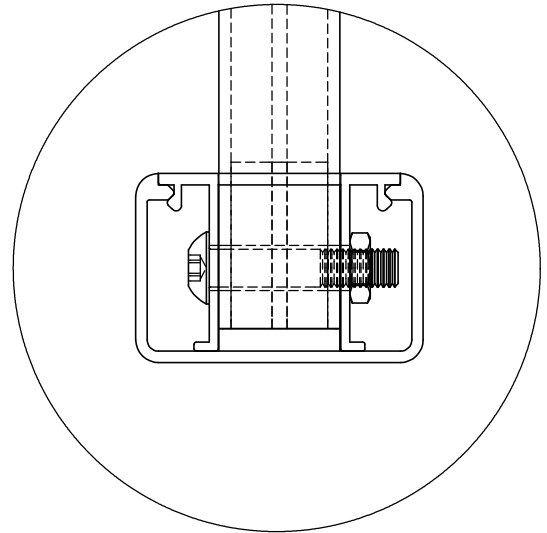

DIY Classic Pool and Residential Fence *16 mm Square Picket Fence*

- Fencing Size: 1100(H) x 2570mm(L)
- Packing size: 108(W) x 65(H) x 2600mm(L)
- Fasteners included inside packing box.
- Colours provided:

○ Powder coating – white

○ Powder coating – black

○ Powder coating – primrose

○ Powder coating – wood grain

○ Powder coating – wood grain

TYPE 1
16mm Square Picket Fence

TYPE 1
16mm Square Picket Fence

DETAIL A1

DETAIL B1

PARTS ASSEMBLY

TYPE 1
16mm Square Picket Fence

PACKAGING

TYPE 1
16mm Square Picket Fence

ITEM NO.	PART	PART NO/NAME	QTY.
1		AU1594	2
2		AU1593-1	2
3		AU1442	26
4		Square Picket Plug	52
5		Socket Head Screw M5 x 25	52