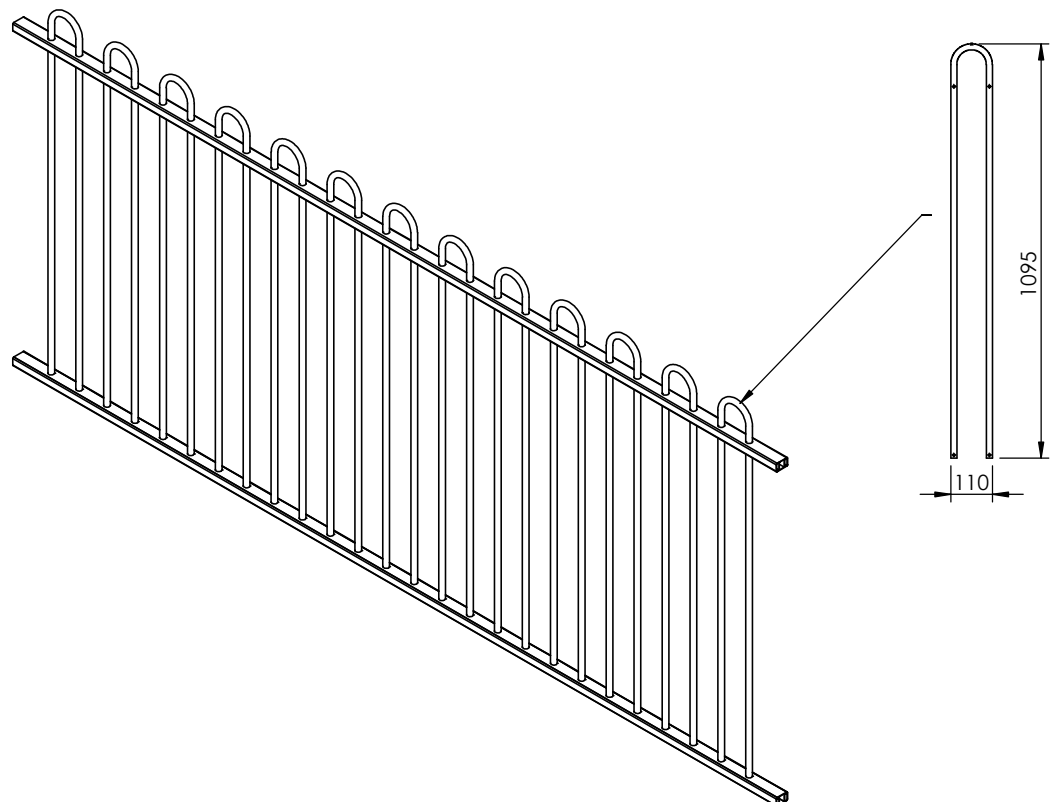

## DIY Classic Pool and Residential Fence *Ø16mm Round Loop Top Fence*

- Fencing Size: 1100(H) x 2570mm(L)
- Packing size: 132(W) x 86(H) x 2600mm(L)
- Fasteners included inside packing box.
- Colours provided:

- Powder coating – white

- Powder coating – black

- Powder coating – primrose

- Powder coating – wood grain

- Powder coating – wood grain

**TYPE 2**  
Ø 16mm Loop Top Fence

**TYPE 2**

Ø 16mm Loop Top Fence

DETAIL A2

DETAIL B2

PARTS ASSEMBLY  
FOR DETAIL A2

PARTS ASSEMBLY  
FOR DETAIL B2

**TYPE 2**

∅ 16mm Loop Top Fence

PACKAGING

### Ø 16mm Loop Top Fence

ITEM NO.	PART	PART NO/NAME	QTY.
1		AU1594	2
2		AU1593-1	2
3		AU1441	13
4		Circle Picket Plug	26
5		Socket Head Screw M5x25 & Nut	52