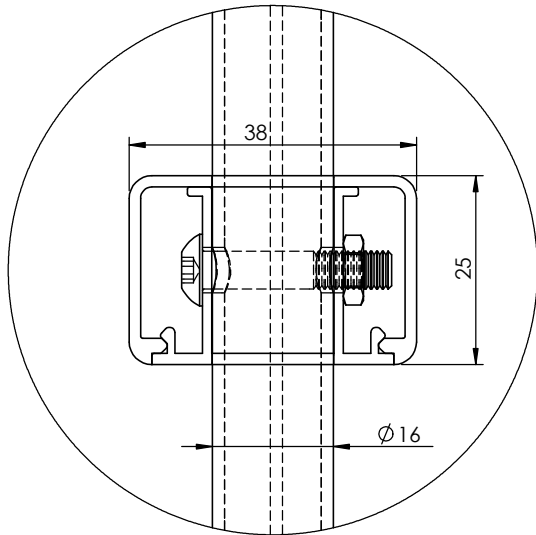

## DIY Classic Pool and Residential Fence *Ø16mm Round Loop Top Fence*

- Fencing Size: 1100(H) x 2570mm(L)
- Packing size: 132(W) x 86(H) x 2600mm(L)
- Fasteners included inside packing box.
- Colours provided:

- Powder coating – white

- Powder coating – black

- Powder coating – primrose

- Powder coating – wood grain

- Powder coating – wood grain

**TYPE 2**  
Ø 16mm Loop Top Fence

**TYPE 2**

Ø 16mm Loop Top Fence

DETAIL A2

DETAIL B2

PARTS ASSEMBLY  
FOR DETAIL A2

PARTS ASSEMBLY  
FOR DETAIL B2

**TYPE 2**

∅ 16mm Loop Top Fence

PACKAGING

### Ø 16mm Loop Top Fence

ITEM NO.	PART	PART NO/NAME	QTY.
1		AU1594	2
2		AU1593-1	2
3		AU1441	13
4		Circle Picket Plug	26
5		Socket Head Screw M5x25 & Nut	52