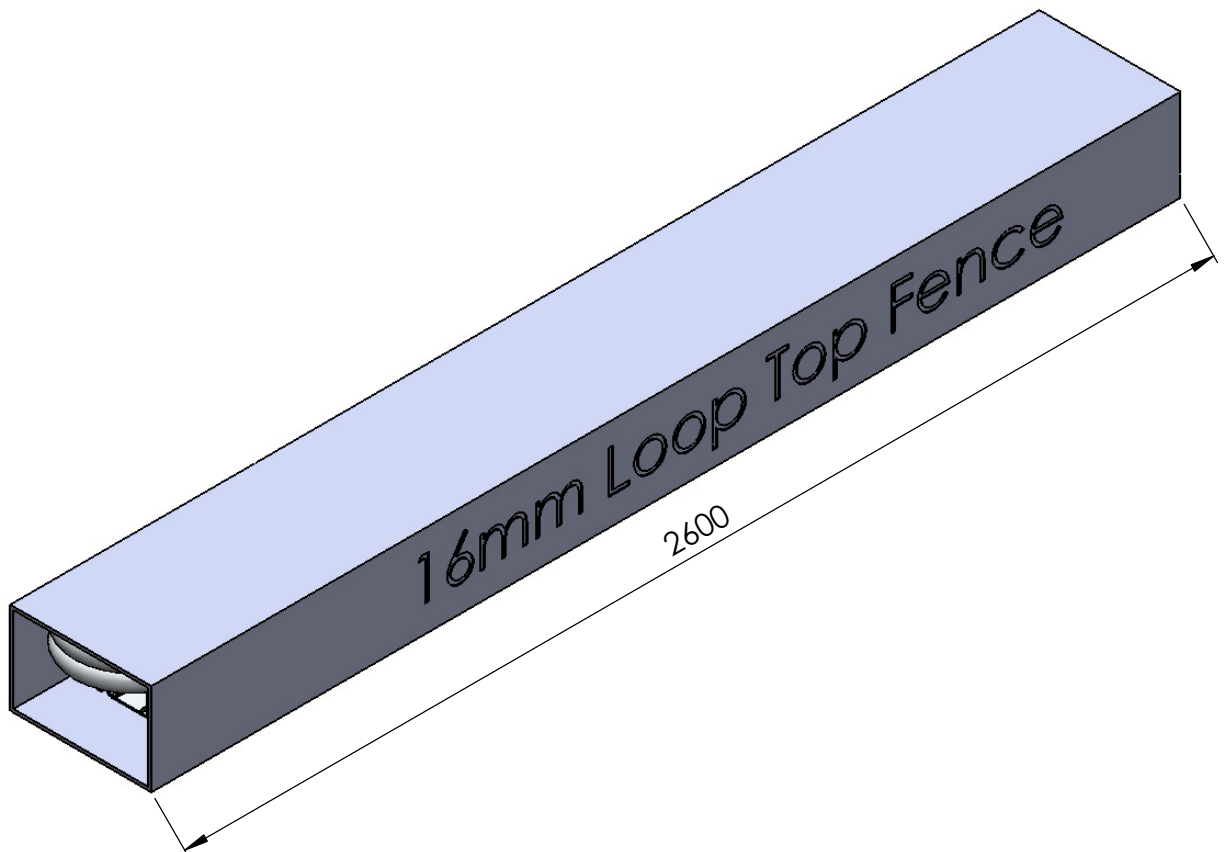

DETAIL A2

DETAIL B2

PARTS ASSEMBLY  
FOR DETAIL A2

PARTS ASSEMBLY  
FOR DETAIL B2

**TYPE 2**

∅ 16mm Loop Top Fence

PACKAGING

## **TYPE 2**

### Ø 16mm Loop Top Fence

ITEM NO.	PART	PART NO/NAME	QTY.
1		AU1594	2
2		AU1593-1	2
3		AU1441	13
4		Circle Picket Plug	26
5		Socket Head Screw M5x25 & Nut	52