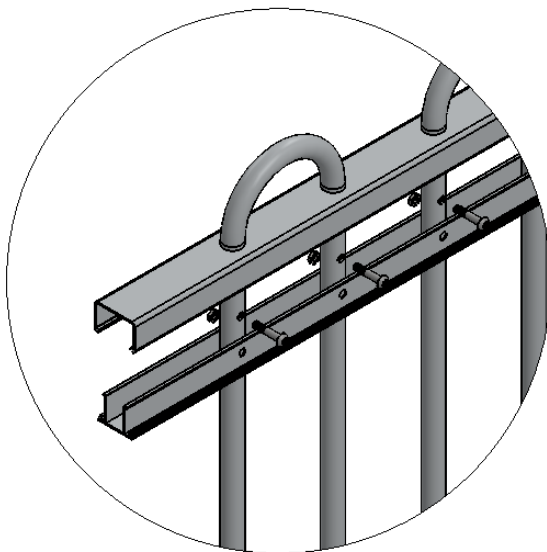

## DIY Classic Pool and Residential Fence *Ø16mm Round Loop Top Fence*

- Fencing Size: 1100(H) x 2570mm(L)
- Packing size: 132(W) x 86(H) x 2600mm(L)
- Fasteners included inside packing box.
- Colours provided:

- Powder coating – white

- Powder coating – black

- Powder coating – primrose

- Powder coating – wood grain

- Powder coating – wood grain

**TYPE 2**  
Ø 16mm Loop Top Fence

**TYPE 2**

Ø 16mm Loop Top Fence

DETAIL A2

DETAIL B2

PARTS ASSEMBLY  
FOR DETAIL A2

PARTS ASSEMBLY  
FOR DETAIL B2

**TYPE 2**

∅ 16mm Loop Top Fence

PACKAGING

### Ø 16mm Loop Top Fence

ITEM NO.	PART	PART NO/NAME	QTY.
1		AU1594	2
2		AU1593-1	2
3		AU1441	13
4		Circle Picket Plug	26
5		Socket Head Screw M5x25 & Nut	52