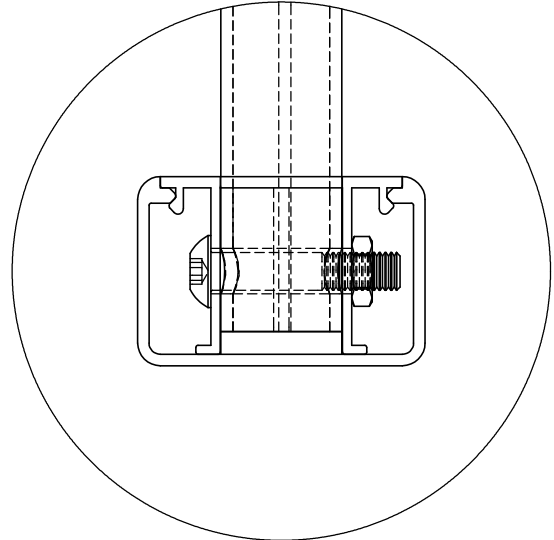

## DIY Classic Pool and Residential Fence *Ø16mm Round Loop Top Fence*

- Fencing Size: 1100(H) x 2570mm(L)
- Packing size: 132(W) x 86(H) x 2600mm(L)
- Fasteners included inside packing box.
- Colours provided:

- Powder coating – white

- Powder coating – black

- Powder coating – primrose

- Powder coating – wood grain

- Powder coating – wood grain

**TYPE 2**  
Ø 16mm Loop Top Fence

**TYPE 2**

Ø 16mm Loop Top Fence

DETAIL A2

DETAIL B2

PARTS ASSEMBLY  
FOR DETAIL A2

PARTS ASSEMBLY  
FOR DETAIL B2

**TYPE 2**

∅ 16mm Loop Top Fence

PACKAGING

### Ø 16mm Loop Top Fence

ITEM NO.	PART	PART NO/NAME	QTY.
1		AU1594	2
2		AU1593-1	2
3		AU1441	13
4		Circle Picket Plug	26
5		Socket Head Screw M5x25 & Nut	52