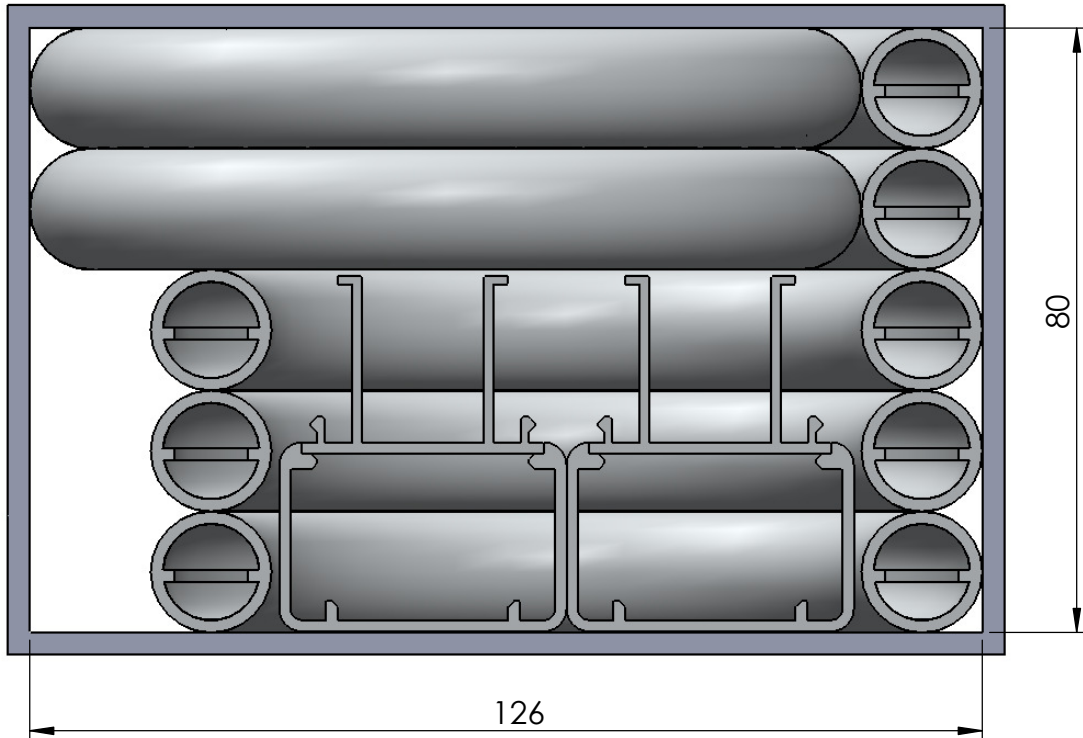

DETAIL A2

DETAIL B2

PARTS ASSEMBLY  
FOR DETAIL A2

PARTS ASSEMBLY  
FOR DETAIL B2

**TYPE 2**

∅ 16mm Loop Top Fence

PACKAGING

## **TYPE 2**

### Ø 16mm Loop Top Fence

ITEM NO.	PART	PART NO/NAME	QTY.
1		AU1594	2
2		AU1593-1	2
3		AU1441	13
4		Circle Picket Plug	26
5		Socket Head Screw M5x25 & Nut	52