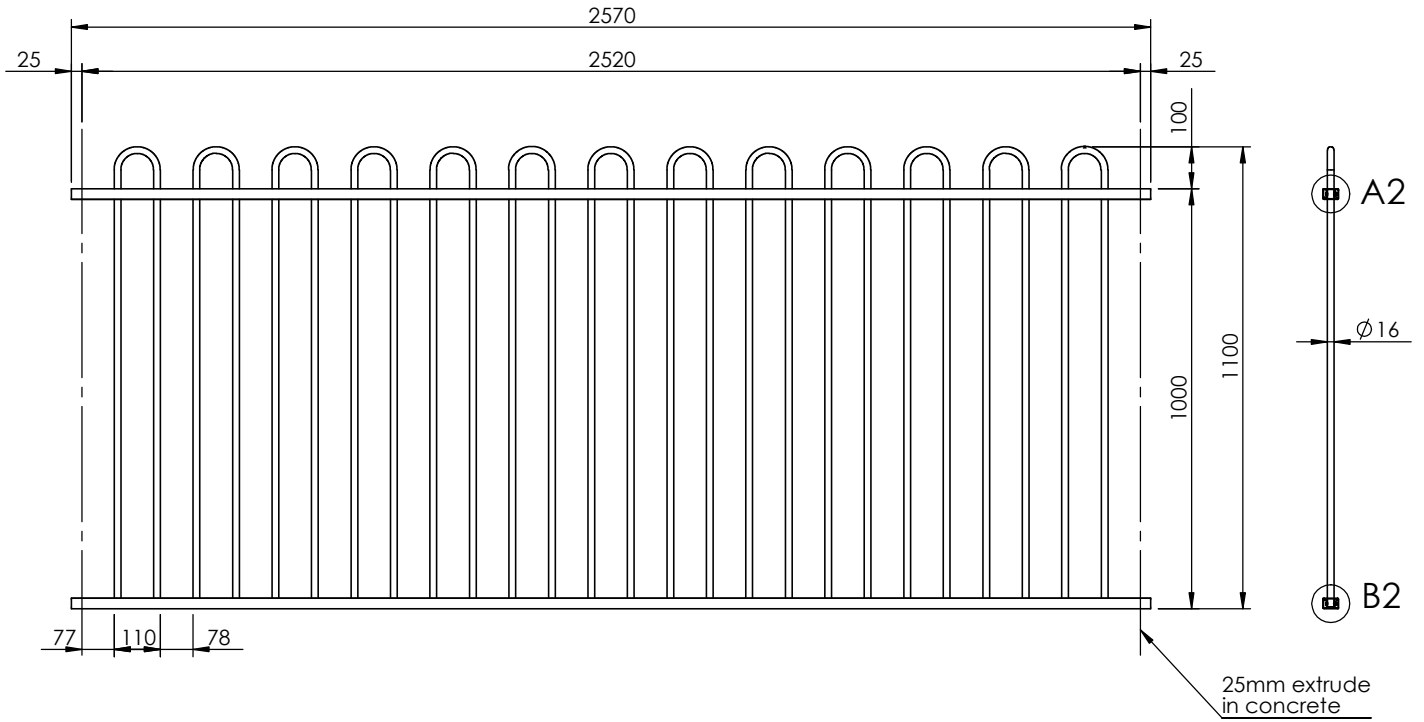

## DIY Classic Pool and Residential Fence *Ø16mm Round Loop Top Fence*

- Fencing Size: 1100(H) x 2570mm(L)
- Packing size: 132(W) x 86(H) x 2600mm(L)
- Fasteners included inside packing box.
- Colours provided:

- Powder coating – white

- Powder coating – black

- Powder coating – primrose

- Powder coating – wood grain

- Powder coating – wood grain

**TYPE 2**  
Ø 16mm Loop Top Fence

**TYPE 2**

Ø 16mm Loop Top Fence

DETAIL A2

DETAIL B2

PARTS ASSEMBLY  
FOR DETAIL A2

PARTS ASSEMBLY  
FOR DETAIL B2

**TYPE 2**

∅ 16mm Loop Top Fence

PACKAGING

### Ø 16mm Loop Top Fence

ITEM NO.	PART	PART NO/NAME	QTY.
1		AU1594	2
2		AU1593-1	2
3		AU1441	13
4		Circle Picket Plug	26
5		Socket Head Screw M5x25 & Nut	52