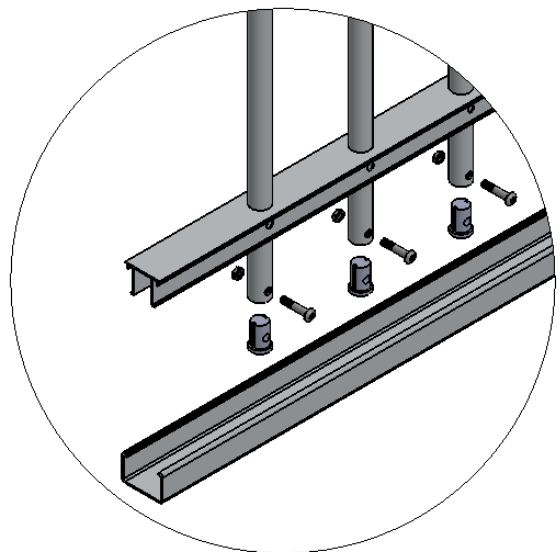

## DIY Classic Pool and Residential Fence *Ø16mm Round Loop Top Fence*

- Fencing Size: 1100(H) x 2570mm(L)
- Packing size: 132(W) x 86(H) x 2600mm(L)
- Fasteners included inside packing box.
- Colours provided:

- Powder coating – white

- Powder coating – black

- Powder coating – primrose

- Powder coating – wood grain

- Powder coating – wood grain

**TYPE 2**  
Ø 16mm Loop Top Fence

**TYPE 2**

Ø 16mm Loop Top Fence

DETAIL A2

DETAIL B2

PARTS ASSEMBLY  
FOR DETAIL A2

PARTS ASSEMBLY  
FOR DETAIL B2

**TYPE 2**

∅ 16mm Loop Top Fence

PACKAGING

### Ø 16mm Loop Top Fence

ITEM NO.	PART	PART NO/NAME	QTY.
1		AU1594	2
2		AU1593-1	2
3		AU1441	13
4		Circle Picket Plug	26
5		Socket Head Screw M5x25 & Nut	52