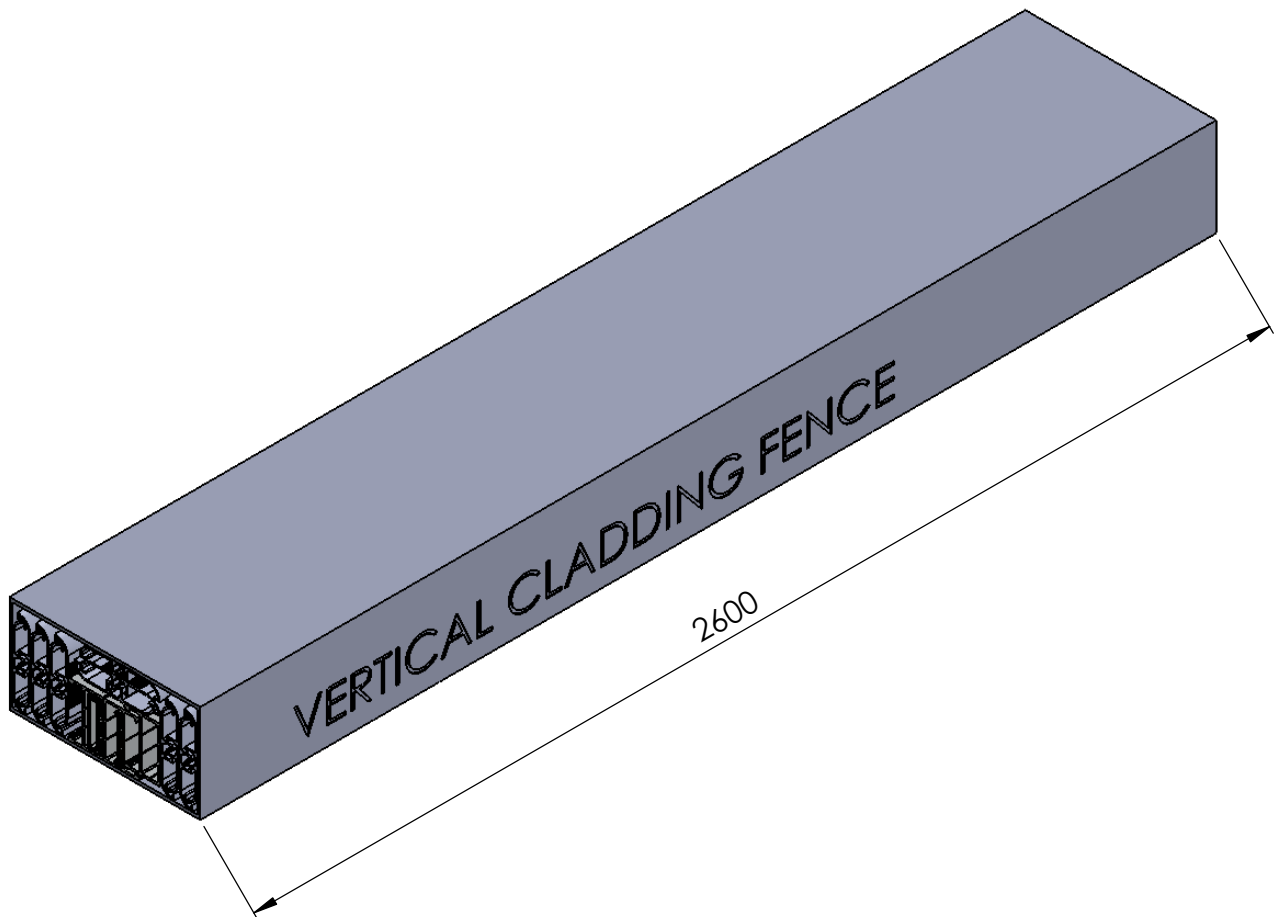

DIY Classic Residential Fence *Vertical Cladding Fence*

- Fencing Size: 1200(H) x 2570mm(L)
- Packing size: 178(W) x 92(H) x 2600mm(L)
- Fasteners included inside packing box.
- Colours provided:

- Powder coating – white
- Powder coating – black
- Powder coating – primrose
- Powder coating – wood grain
- Powder coating – wood grain

DETAIL D4

DETAIL E4

TYPE 4
VERTICAL CLADDING FENCE

PACKAGING

TYPE 4
VERTICAL CLADDING FENCE

ITEM NO.	PART	PART NO/NAME	QTY.
1		FC1012	4
2		FC1013-1	4
3		AU1443	26
4		FC1019	4
5		Self Tapping Screw 6Gx30	8
6		Self Tapping Screw 10Gx13	4
7		Socket Head Screw M6x25 & Nut	52