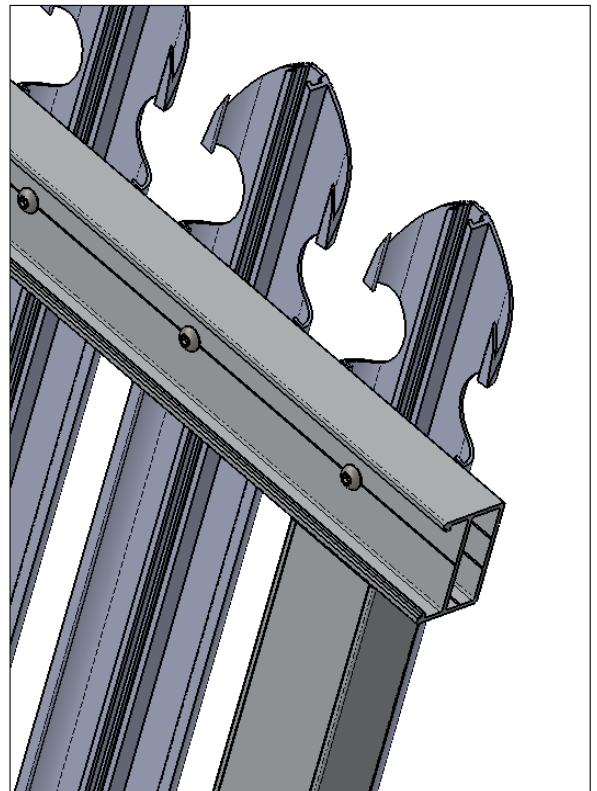

DIY Classic Residential Fence *Vertical Cladding Fence*

- Fencing Size: 1200(H) x 2570mm(L)
- Packing size: 178(W) x 92(H) x 2600mm(L)
- Fasteners included inside packing box.
- Colours provided:

- Powder coating – white
- Powder coating – black
- Powder coating – primrose
- Powder coating – wood grain
- Powder coating – wood grain

TYPE 4 VERTICAL CLADDING FENCE

TYPE 4
VERTICAL CLADDING FENCE

DETAIL A4

DETAIL C4

DETAIL B4

REAR VIEW

TYPE 4
VERTICAL CLADDING FENCE

EXPLODED VIEW

DETAIL D4

DETAIL E4

TYPE 4
VERTICAL CLADDING FENCE

PACKAGING

TYPE 4
VERTICAL CLADDING FENCE

ITEM NO.	PART	PART NO/NAME	QTY.
1		FC1012	4
2		FC1013-1	4
3		AU1443	26
4		FC1019	4
5		Self Tapping Screw 6Gx30	8
6		Self Tapping Screw 10Gx13	4
7		Socket Head Screw M6x25 & Nut	52