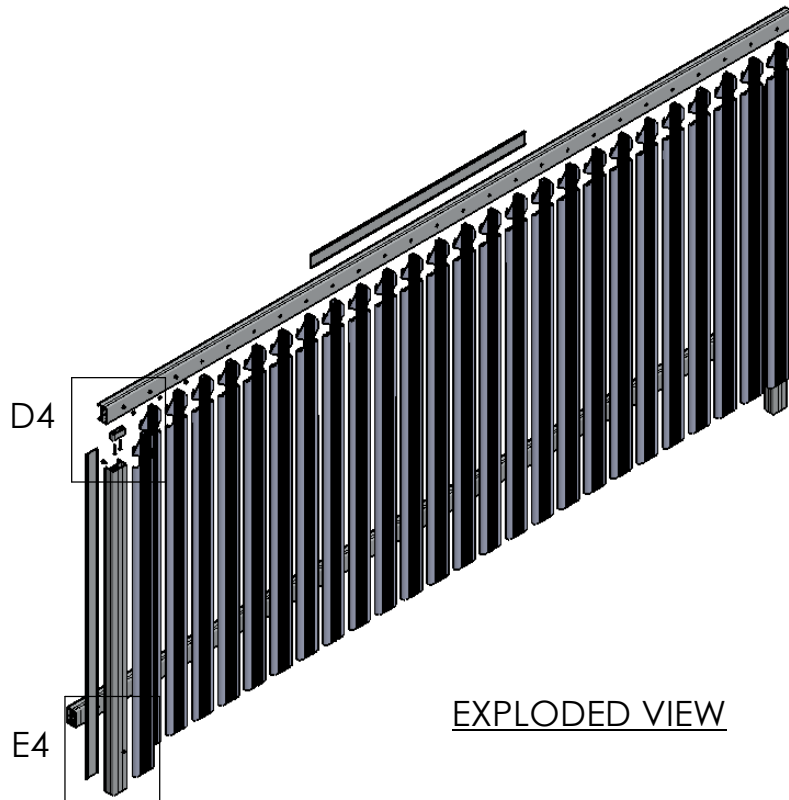

DIY Classic Residential Fence *Vertical Cladding Fence*

- Fencing Size: 1200(H) x 2570mm(L)
- Packing size: 178(W) x 92(H) x 2600mm(L)
- Fasteners included inside packing box.
- Colours provided:

- Powder coating – white
- Powder coating – black
- Powder coating – primrose
- Powder coating – wood grain
- Powder coating – wood grain

TYPE 4 VERTICAL CLADDING FENCE

TYPE 4
VERTICAL CLADDING FENCE

DETAIL A4

DETAIL C4

DETAIL B4

REAR VIEW

TYPE 4
VERTICAL CLADDING FENCE

EXPLODED VIEW

DETAIL D4

DETAIL E4

TYPE 4
VERTICAL CLADDING FENCE

PACKAGING

TYPE 4
VERTICAL CLADDING FENCE

ITEM NO.	PART	PART NO/NAME	QTY.
1		FC1012	4
2		FC1013-1	4
3		AU1443	26
4		FC1019	4
5		Self Tapping Screw 6Gx30	8
6		Self Tapping Screw 10Gx13	4
7		Socket Head Screw M6x25 & Nut	52