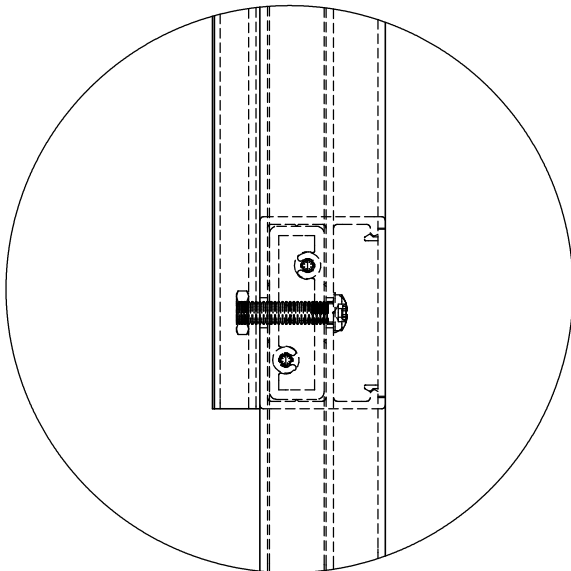

DIY Classic Residential Fence *Vertical Cladding Fence*

- Fencing Size: 1200(H) x 2570mm(L)
- Packing size: 178(W) x 92(H) x 2600mm(L)
- Fasteners included inside packing box.
- Colours provided:

- Powder coating – white
- Powder coating – black
- Powder coating – primrose
- Powder coating – wood grain
- Powder coating – wood grain

TYPE 4 VERTICAL CLADDING FENCE

TYPE 4
VERTICAL CLADDING FENCE

DETAIL A4

DETAIL C4

DETAIL B4

REAR VIEW

TYPE 4
VERTICAL CLADDING FENCE

EXPLODED VIEW

DETAIL D4

DETAIL E4

TYPE 4
VERTICAL CLADDING FENCE

PACKAGING

TYPE 4
VERTICAL CLADDING FENCE

ITEM NO.	PART	PART NO/NAME	QTY.
1		FC1012	4
2		FC1013-1	4
3		AU1443	26
4		FC1019	4
5		Self Tapping Screw 6Gx30	8
6		Self Tapping Screw 10Gx13	4
7		Socket Head Screw M6x25 & Nut	52