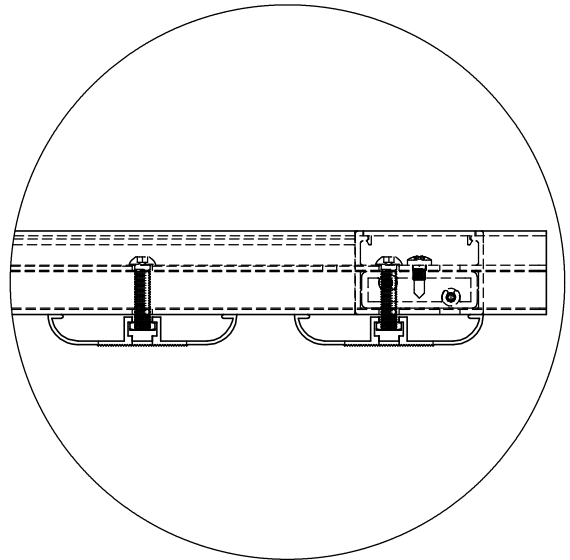

DIY Classic Residential Fence *Vertical Cladding Fence*

- Fencing Size: 1200(H) x 2570mm(L)
- Packing size: 178(W) x 92(H) x 2600mm(L)
- Fasteners included inside packing box.
- Colours provided:

- Powder coating – white
- Powder coating – black
- Powder coating – primrose
- Powder coating – wood grain
- Powder coating – wood grain

TYPE 4 VERTICAL CLADDING FENCE

TYPE 4
VERTICAL CLADDING FENCE

DETAIL A4

DETAIL C4

DETAIL B4

REAR VIEW

TYPE 4
VERTICAL CLADDING FENCE

EXPLODED VIEW

DETAIL D4

DETAIL E4

TYPE 4
VERTICAL CLADDING FENCE

PACKAGING

TYPE 4
VERTICAL CLADDING FENCE

ITEM NO.	PART	PART NO/NAME	QTY.
1		FC1012	4
2		FC1013-1	4
3		AU1443	26
4		FC1019	4
5		Self Tapping Screw 6Gx30	8
6		Self Tapping Screw 10Gx13	4
7		Socket Head Screw M6x25 & Nut	52