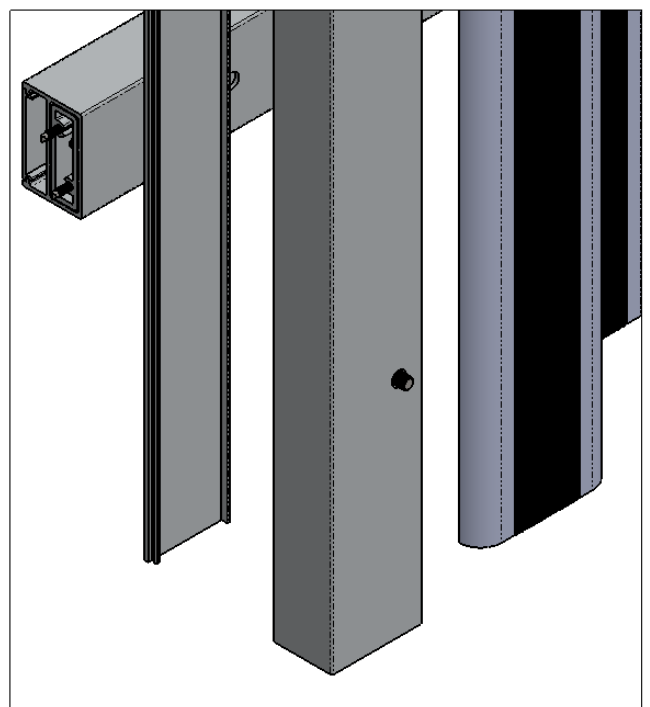

DIY Classic Residential Fence *Vertical Cladding Fence*

- Fencing Size: 1200(H) x 2570mm(L)
- Packing size: 178(W) x 92(H) x 2600mm(L)
- Fasteners included inside packing box.
- Colours provided:

- Powder coating – white
- Powder coating – black
- Powder coating – primrose
- Powder coating – wood grain
- Powder coating – wood grain

TYPE 4 VERTICAL CLADDING FENCE

TYPE 4
VERTICAL CLADDING FENCE

DETAIL A4

DETAIL C4

DETAIL B4

REAR VIEW

TYPE 4
VERTICAL CLADDING FENCE

EXPLODED VIEW

DETAIL D4

DETAIL E4

TYPE 4
VERTICAL CLADDING FENCE

PACKAGING

TYPE 4
VERTICAL CLADDING FENCE

ITEM NO.	PART	PART NO/NAME	QTY.
1		FC1012	4
2		FC1013-1	4
3		AU1443	26
4		FC1019	4
5		Self Tapping Screw 6Gx30	8
6		Self Tapping Screw 10Gx13	4
7		Socket Head Screw M6x25 & Nut	52