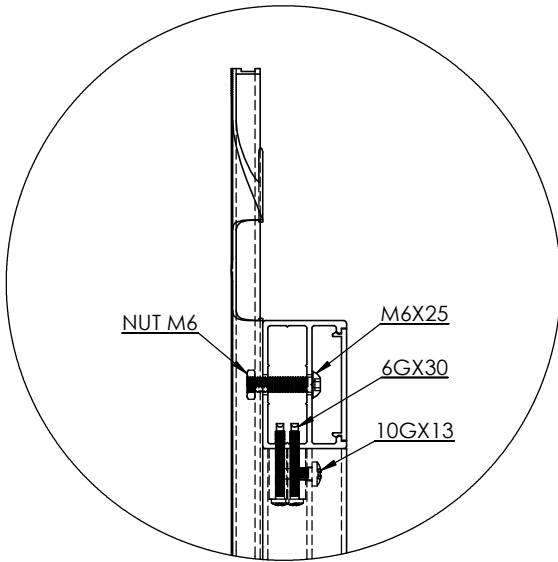

DIY Classic Residential Fence *Vertical Cladding Fence*

- Fencing Size: 1200(H) x 2570mm(L)
- Packing size: 178(W) x 92(H) x 2600mm(L)
- Fasteners included inside packing box.
- Colours provided:

- Powder coating – white
- Powder coating – black
- Powder coating – primrose
- Powder coating – wood grain
- Powder coating – wood grain

TYPE 4 VERTICAL CLADDING FENCE

TYPE 4
VERTICAL CLADDING FENCE

DETAIL A4

DETAIL C4

DETAIL B4

REAR VIEW

TYPE 4
VERTICAL CLADDING FENCE

EXPLODED VIEW

DETAIL D4

DETAIL E4

TYPE 4
VERTICAL CLADDING FENCE

PACKAGING

TYPE 4
VERTICAL CLADDING FENCE

ITEM NO.	PART	PART NO/NAME	QTY.
1		FC1012	4
2		FC1013-1	4
3		AU1443	26
4		FC1019	4
5		Self Tapping Screw 6Gx30	8
6		Self Tapping Screw 10Gx13	4
7		Socket Head Screw M6x25 & Nut	52