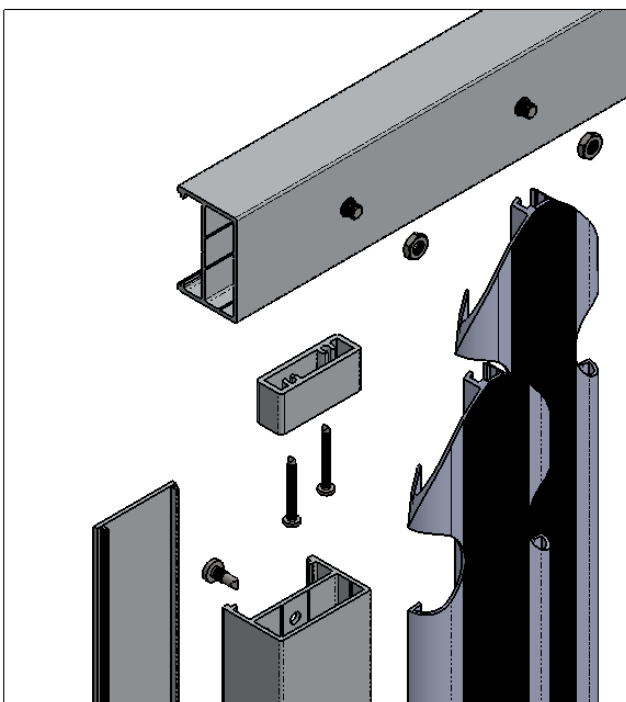

DIY Classic Residential Fence *Vertical Cladding Fence*

- Fencing Size: 1200(H) x 2570mm(L)
- Packing size: 178(W) x 92(H) x 2600mm(L)
- Fasteners included inside packing box.
- Colours provided:

- Powder coating – white
- Powder coating – black
- Powder coating – primrose
- Powder coating – wood grain
- Powder coating – wood grain

TYPE 4 VERTICAL CLADDING FENCE

TYPE 4
VERTICAL CLADDING FENCE

DETAIL A4

DETAIL C4

DETAIL B4

REAR VIEW

TYPE 4
VERTICAL CLADDING FENCE

EXPLODED VIEW

DETAIL D4

DETAIL E4

TYPE 4
VERTICAL CLADDING FENCE

PACKAGING

TYPE 4
VERTICAL CLADDING FENCE

ITEM NO.	PART	PART NO/NAME	QTY.
1		FC1012	4
2		FC1013-1	4
3		AU1443	26
4		FC1019	4
5		Self Tapping Screw 6Gx30	8
6		Self Tapping Screw 10Gx13	4
7		Socket Head Screw M6x25 & Nut	52