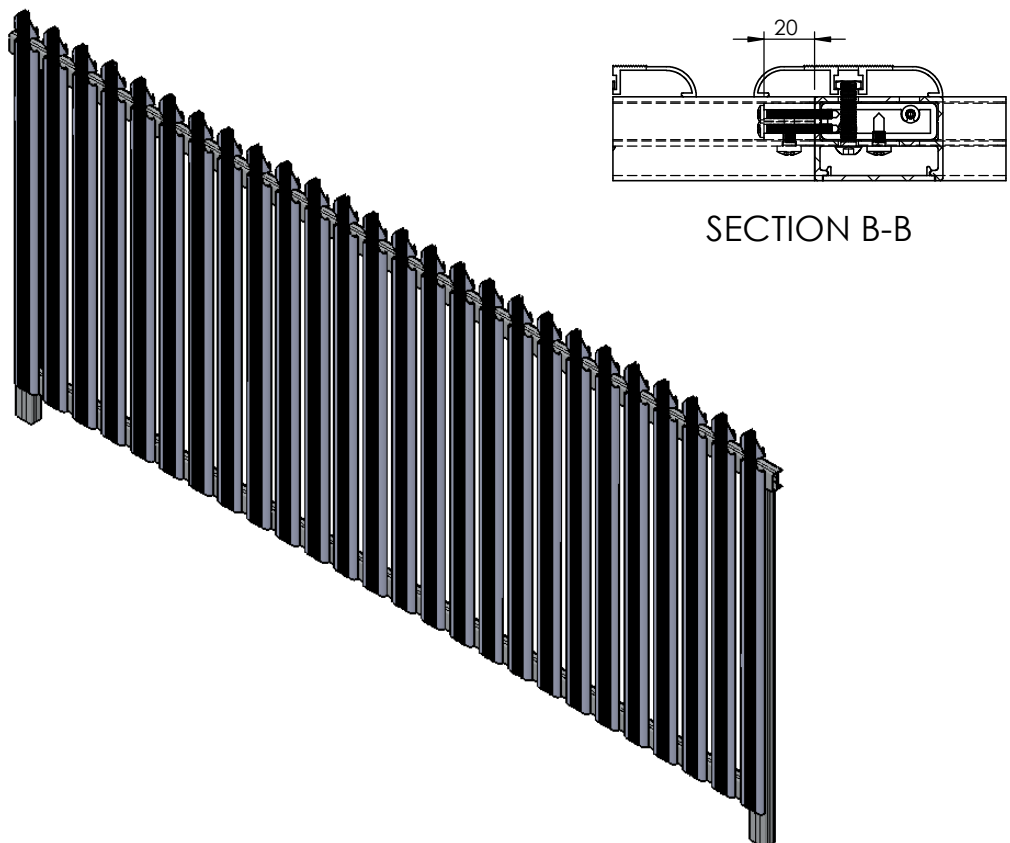

DIY Classic Residential Fence *Vertical Cladding Fence*

- Fencing Size: 1200(H) x 2570mm(L)
- Packing size: 178(W) x 92(H) x 2600mm(L)
- Fasteners included inside packing box.
- Colours provided:

- Powder coating – white
- Powder coating – black
- Powder coating – primrose
- Powder coating – wood grain
- Powder coating – wood grain

TYPE 4 VERTICAL CLADDING FENCE

TYPE 4
VERTICAL CLADDING FENCE

DETAIL A4

DETAIL C4

DETAIL B4

REAR VIEW

TYPE 4
VERTICAL CLADDING FENCE

EXPLODED VIEW

DETAIL D4

DETAIL E4

TYPE 4
VERTICAL CLADDING FENCE

PACKAGING

TYPE 4
VERTICAL CLADDING FENCE

ITEM NO.	PART	PART NO/NAME	QTY.
1		FC1012	4
2		FC1013-1	4
3		AU1443	26
4		FC1019	4
5		Self Tapping Screw 6Gx30	8
6		Self Tapping Screw 10Gx13	4
7		Socket Head Screw M6x25 & Nut	52