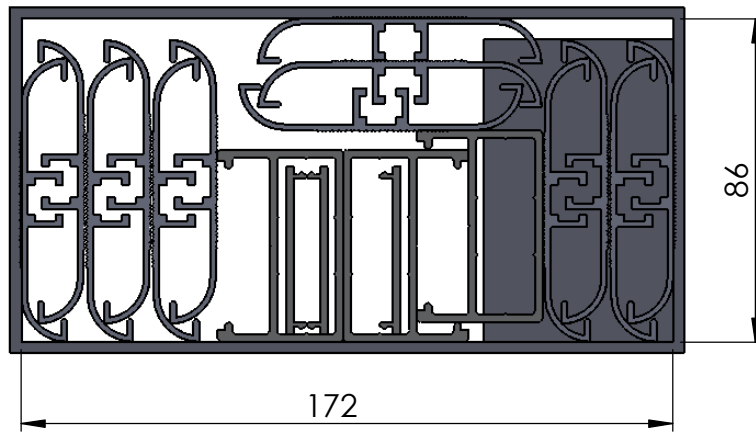

DIY Classic Residential Fence *Vertical Cladding Fence*

- Fencing Size: 1200(H) x 2570mm(L)
- Packing size: 178(W) x 92(H) x 2600mm(L)
- Fasteners included inside packing box.
- Colours provided:

- Powder coating – white
- Powder coating – black
- Powder coating – primrose
- Powder coating – wood grain
- Powder coating – wood grain

DETAIL D4

DETAIL E4

TYPE 4
VERTICAL CLADDING FENCE

PACKAGING

TYPE 4
VERTICAL CLADDING FENCE

ITEM NO.	PART	PART NO/NAME	QTY.
1		FC1012	4
2		FC1013-1	4
3		AU1443	26
4		FC1019	4
5		Self Tapping Screw 6Gx30	8
6		Self Tapping Screw 10Gx13	4
7		Socket Head Screw M6x25 & Nut	52