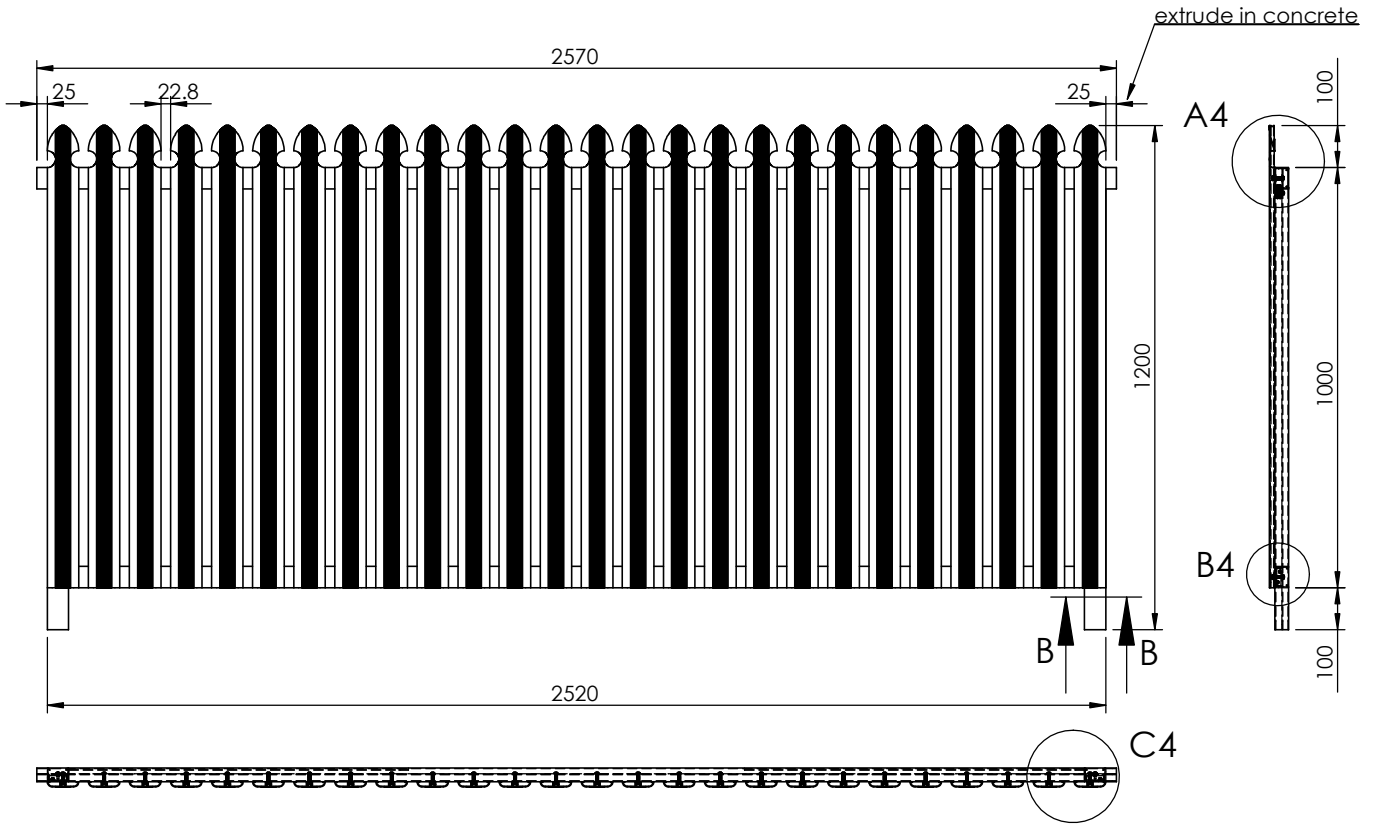

DIY Classic Residential Fence *Vertical Cladding Fence*

- Fencing Size: 1200(H) x 2570mm(L)
- Packing size: 178(W) x 92(H) x 2600mm(L)
- Fasteners included inside packing box.
- Colours provided:

- Powder coating – white
- Powder coating – black
- Powder coating – primrose
- Powder coating – wood grain
- Powder coating – wood grain

TYPE 4 VERTICAL CLADDING FENCE

TYPE 4
VERTICAL CLADDING FENCE

DETAIL A4

DETAIL C4

DETAIL B4

REAR VIEW

TYPE 4
VERTICAL CLADDING FENCE

EXPLODED VIEW

DETAIL D4

DETAIL E4

TYPE 4
VERTICAL CLADDING FENCE

PACKAGING

TYPE 4
VERTICAL CLADDING FENCE

ITEM NO.	PART	PART NO/NAME	QTY.
1		FC1012	4
2		FC1013-1	4
3		AU1443	26
4		FC1019	4
5		Self Tapping Screw 6Gx30	8
6		Self Tapping Screw 10Gx13	4
7		Socket Head Screw M6x25 & Nut	52